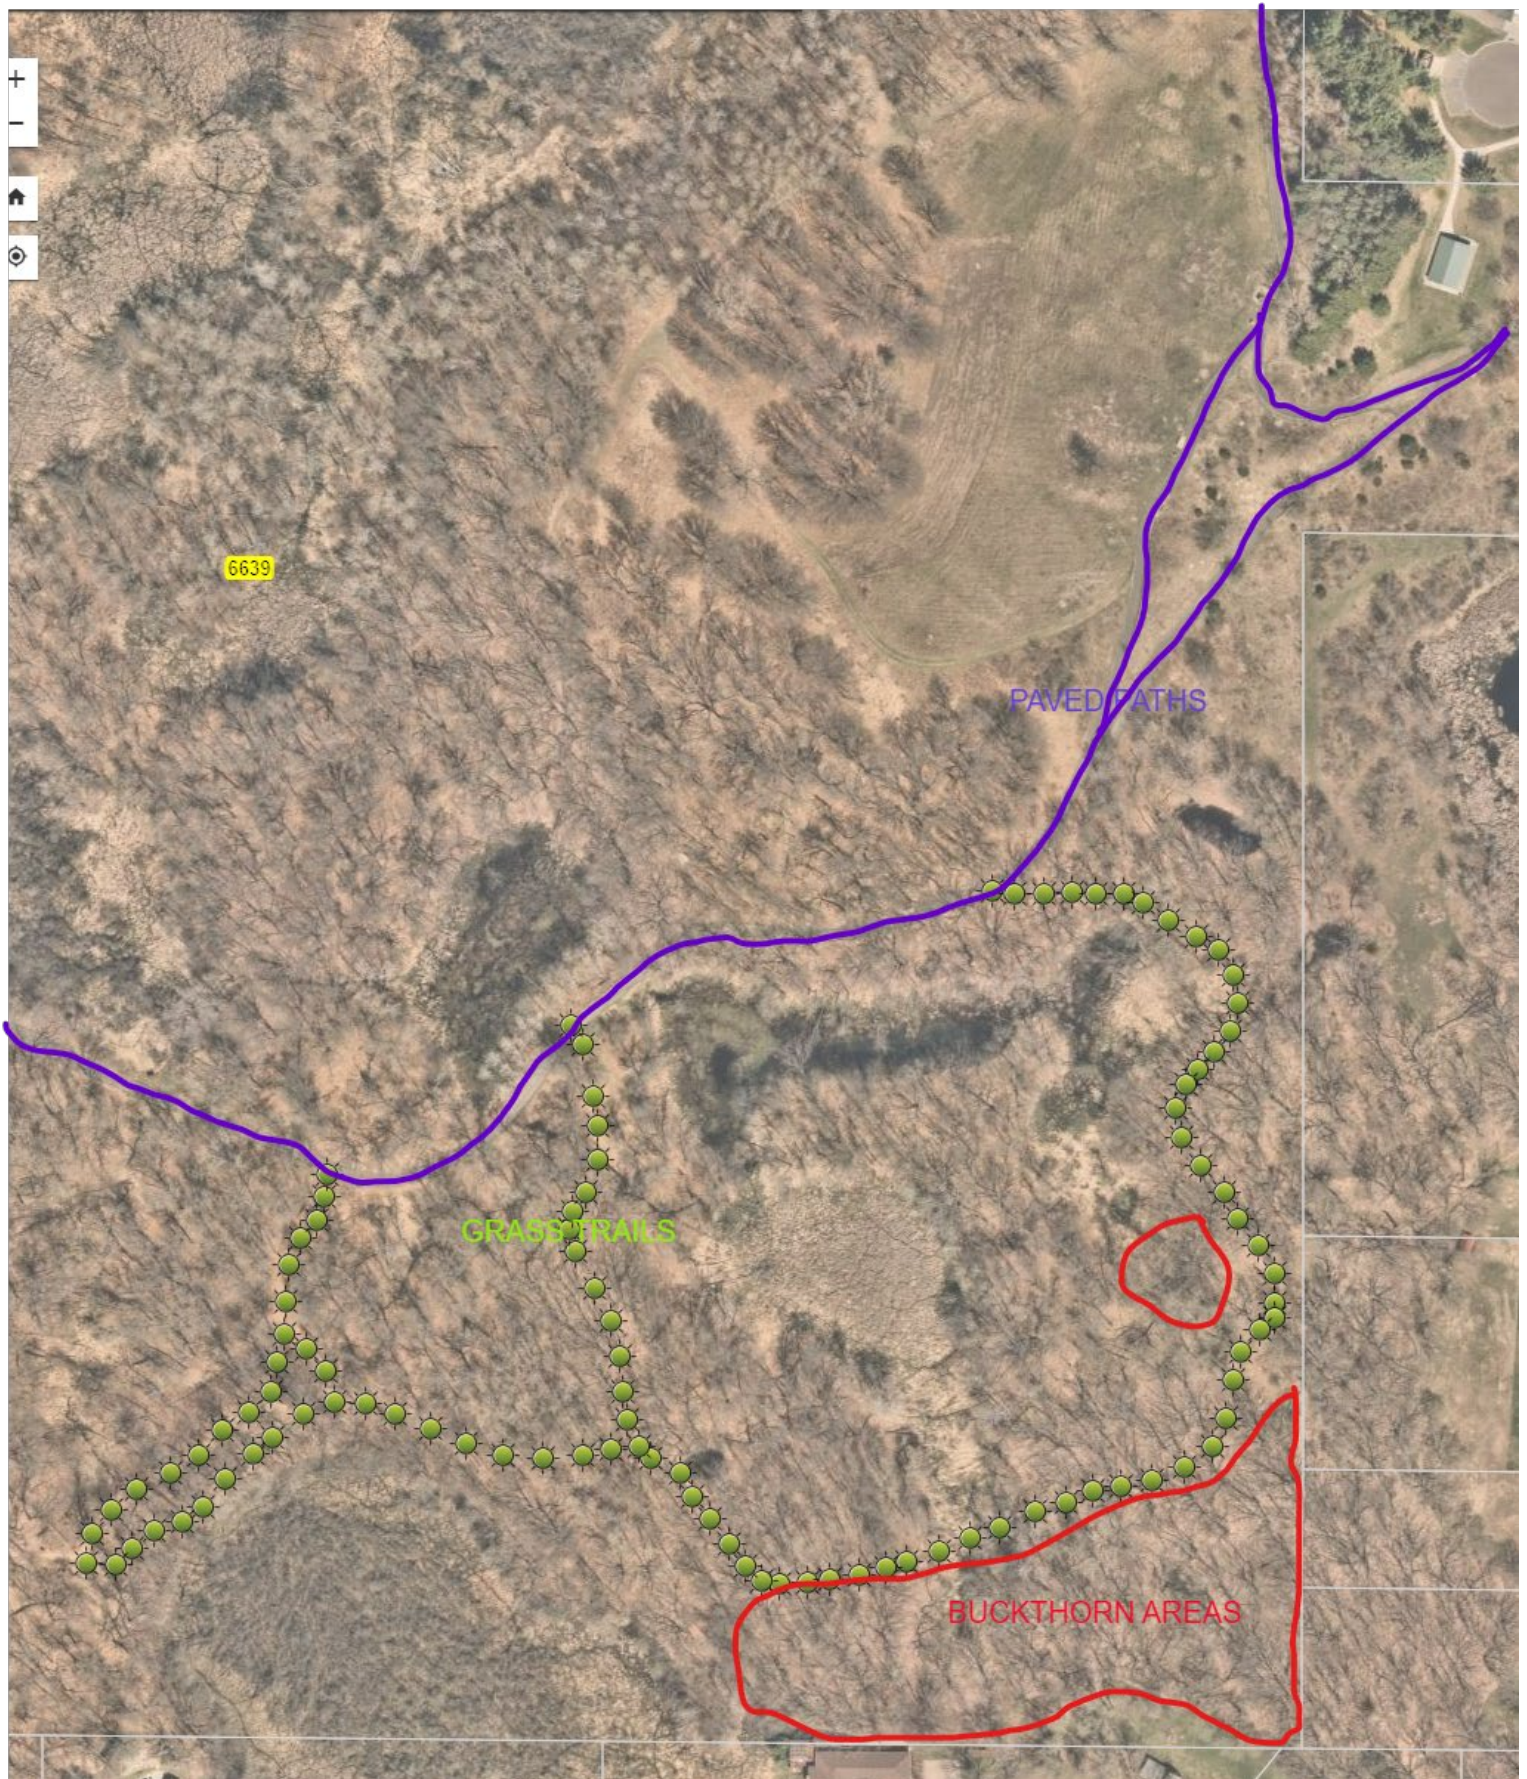

AGENDA

Tree Board

Tuesday, September 20, 2022, 5:00 PM
City Hall – Council Chambers

1. CALL TO ORDER
2. ROLL CALL
3. PLEDGE OF ALLEGIANCE
4. COUNCIL UPDATE
5. APPROVAL OF MINUTES: none to approve (explanation)
6. OPEN FORUM (public comments, 3 minute limit)
7. OLD BUSINESS
 - a) 2022 spring planting update
 - b) EAB grant update
8. NEW BUSINESS
 - a) 2022 Fall Buckthorn removal
 - b) 2023 Spring planting
 - c) 2023 Arbor Day Tree Give Away
 - d) Residents letter regarding city assisted private tree care
9. COMMUNICATIONS AND MISCELLANEOUS ITEMS
 - a) New applicant update
10. NEXT MEETING AGENDA ITEMS
11. ADJOURNMENT

**The next regular Tree Board meeting will be held
January 17, 2023, 5:00 PM, City Hall Council Chambers**

2022 BUCKTHORN REMOVAL AREA

Order Date: 8/1/22

Sold To: CITY OF OAKDALE

Ship To: CITY OF OAKDALE

1584 HADLEY AVE N
OAKDALE, MN 55128